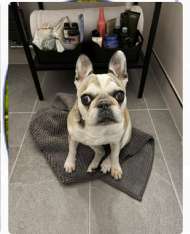

WELCOME TO THE PACK 🐾

MARLEY

Maltipoo

Marley has recently joined the 4PawFriend family and has settled in brilliantly. We're excited to have him as part of the pack!

LADY

Working Cocker Spaniel

Lady will be joining the 4PawFriend daycare family in June, and we can't wait! We know she'll be a wonderful addition to the pack.